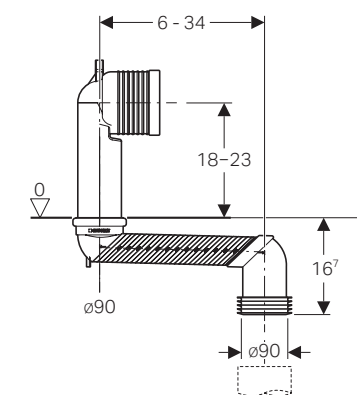

### Geberit Monolith Puro

- WC sanitary module for back-to-wall floor standing WCs
- For floor and wall drainage
- Water connection from the bottom, also possible from both sides (left or right bottom)
- Security glass front
- 4.5/3L or 6/3L dual-flush
- Fits a wide range of back-to-wall WC ceramics