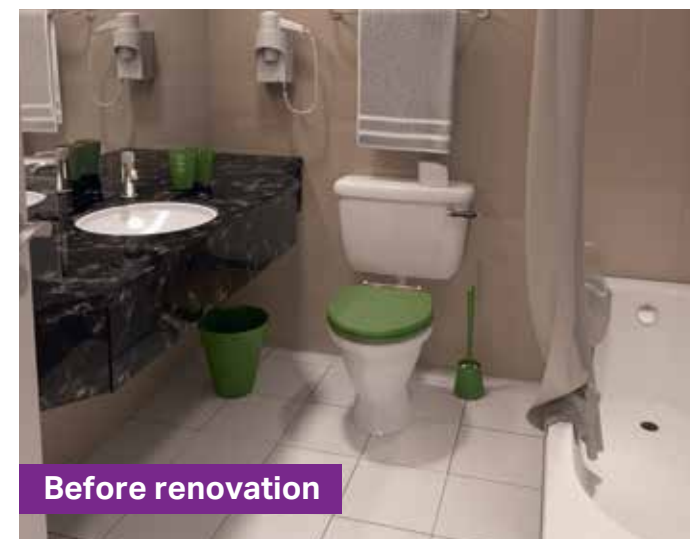

## Piece of art

The Geberit Monolith Puro upgrades your bathroom to the next level and changes your bathroom into a well-designed area.

### Question of detail

Beside the beautiful design, the Geberit Monolith Puro includes all the benefits you expect from a Geberit product. All the working parts, including tank and fill and flush valves, are hidden inside a sleek metal-and-glass housing and is compatible with a wide variety of floor standing WC ceramics.

## Renovation in a few hours Without breaking the wall.

The Geberit Monolith Puro is the perfect choice for renovating a bathroom. It is a time-saving and cost-effective solution. In only a few hours the bathroom can be used again as neither the wall or floor tiles will be affected – the Monolith Puro takes care of that and the result is outstanding.