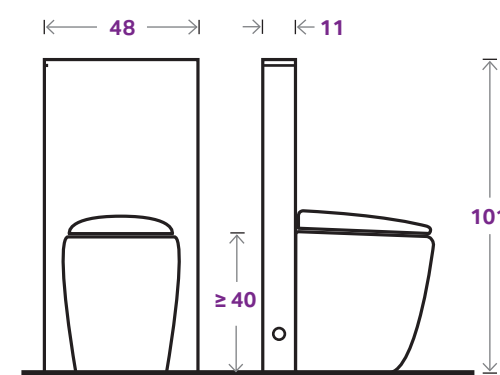

Tasteful. Good design, easily installed.

Geberit Monolith Puro

- WC sanitary module for back-to-wall floor standing WCs
- For floor and wall drainage
- Water connection from the bottom, also possible from both sides (left or right bottom)
- Security glass front
- 4.5/3L or 6/3L dual-flush
- Fits a wide range of back-to-wall WC ceramics