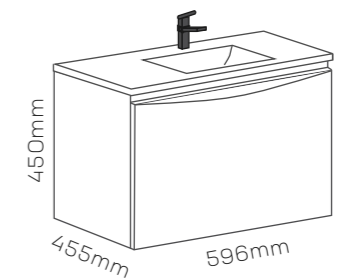

GRAPHITE
HERA60BC-G

HERA™

HEBE80

RESIN 80 MOCHA
805 x 460 x 105mm
SB2080XB-M

RESIN 80 ONYX
805 x 460 x 105mm
SB2080XB-O

CERAMIC 80
810 x 460 x 180mm
HELIOS80

GLASS 80
810 x 460 x 170mm
GB2080XB

BLANCO
HERA80BC-B

MOCHA
HERA80BC-M

GRAPHITE
HERA80BC-G

HERA™

NATURE 60

SATIN OR MATT BLACK
DOOR HANDLE

RESIN 60 MOCHA
605 x 460 x 105mm
SB2060XB-M

RESIN 60 ONYX
605 x 460 x 105mm
SB2060XB-O

CERAMIC 60
610 x 460 x 180mm
HELIOS60

GLASS 60
610 x 460 x 170mm
GB2080XB

LIGHT ASH
HERA60BC-LA

CHARCOAL ASH
HERA60BC-CA

OAKWOOD
HERA60BC-O

BROWN STONE
HERA60BC-BS

NATURE 80

SATIN OR MATT BLACK
DOOR HANDLE

RESIN 80 MOCHA
805 x 460 x 105mm
SB2080XB-M

RESIN 80 ONYX
805 x 460 x 105mm
SB2080XB-O

CERAMIC 80
810 x 460 x 180mm
HELIOS80

GLASS 80
810 x 460 x 170mm
GB2080XB

LIGHT ASH
HERA80BC-LA

CHARCOAL ASH
HERA80BC-CA

OAKWOOD
HERA80BC-O

BROWN STONE
HERA80BC-BS