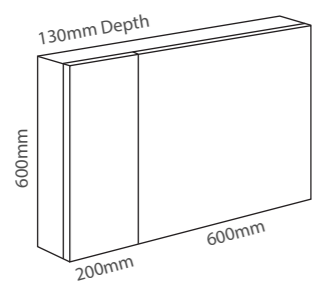

MIRROR CABINET 80

BLANCO
HERA8060MC-B