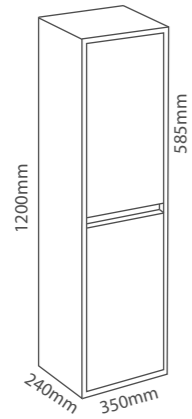

SIDE CABINET

HERA35120SC-B