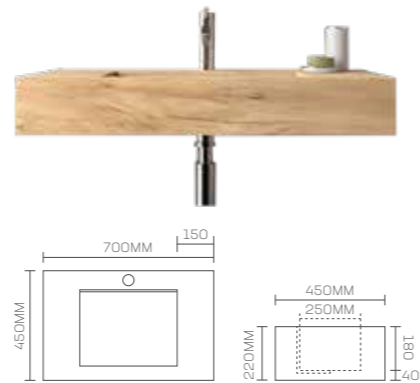

Heavily inspired by popular European bathroom style for slick minimalism, HERA features the latest and most popular design in Europe. This makes our collections easy additions to any bathroom settings.

Most importantly; abiding to HERA brand's motto: **"creating affordably luxurious bathroom"**, our collections are well-design for durability and practical functionality while maintaining a quality you can trust and ensuring that you get the best value, always.

- ACCESSORIES
- BASIN
- BATHTUB
- FAUCET
- FURNITURE
- SANITARY

● HERA BRAND LOCATOR
☼ In Discussion