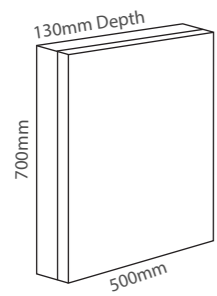

MIRROR CABINET 50

HERA5070MC-B