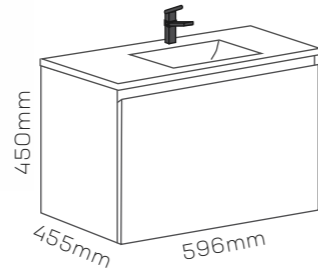

HERA uses PVC panels that are 18mm thick structured for high sustainability; making this a superior choice for wet bathrooms. The drawers are tested to load up to 50kg, complete with quality finishes without any sharp edges and comes with soft-closing mechanism to prevent hard slamming of the doors.

HERA™

HEBE60

RESIN 60 MOCHA
605 x 460 x 105mm
SB2060XB-M

RESIN 60 ONYX
605 x 460 x 105mm
SB2060XB-O

CERAMIC 60
610 x 460 x 180mm
HELIOS60

GLASS 60
610 x 460 x 170mm
GB2080XB

BLANCO
HERA60BC-B

MOCHA
HERA60BC-M

NATURELLE
RESIN BASIN
700 x 450 x 220mm

Heavily inspired by popular European bathroom style for slick minimalism, HERA features the latest and most popular design in Europe. This makes our collections easy additions to any bathroom settings.