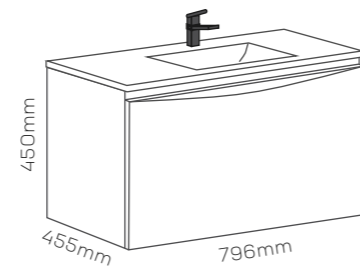

GLASS 60
610 x 460 x 170mm
GB2080XB

LIGHT ASH
HERA60BC-LA

CHARCOAL ASH
HERA60BC-CA

OAKWOOD
HERA60BC-O

BROWN STONE
HERA60BC-BS

NATURE 80

SATIN OR MATT BLACK
DOOR HANDLE

RESIN 80 MOCHA
805 x 460 x 105mm
SB2080XB-M

RESIN 80 ONYX
805 x 460 x 105mm
SB2080XB-O

CERAMIC 80
810 x 460 x 180mm
HELIOS80

GLASS 80
810 x 460 x 170mm
GB2080XB

LIGHT ASH
HERA80BC-LA

CHARCOAL ASH
HERA80BC-CA

OAKWOOD
HERA80BC-O

BROWN STONE
HERA80BC-BS