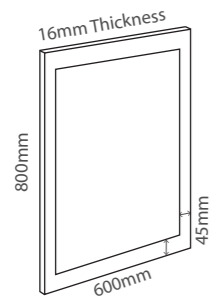

FRAME MIRROR (INVERTIBLE)

HERA8060FM-B