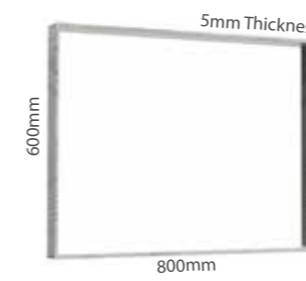

HERA8060FM-LA