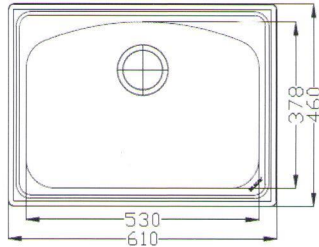

Elkay EC-22102U (Double Bowl)
Size: 840x450x215mm

CB-25

DT-04

Optional Accessories

ELKAY

America's #1 Selling Sink Manufacturer – Since 1920

Elkay EC-22117 (Double Bowl)
Size: 800x448x220mm

CB-25 **DT-04**
Optional Accessories

Elkay EC-22128 (Double Bowl- Reversible)
Size: 840x450x230mm

CB-25 **DT-04**
Optional Accessories

Elkay EC-32213 (Double Bowl)
Size: 810x480x230mm

CB-25 **DT-04**
Optional Accessories

Elkay EC-32503 (Double Bowl)
Size: 890x500x220mm

WB-09U Wire basket
Optional Accessory

ELKAY

America's #1 Selling Sink Manufacturer – Since 1920

***EC-31708 - Improved Design To Maximise Space For Big Wok**

Elkay EC-31708 (Jumbo Bowl)
Size: 800x500x215mm

Elkay EC-41412 (Single Bowl)
Size: 610x460x220mm

Elkay ECLH-212 (Single Bowl)
Size: 500x460x200mm

Mr Leopold Katz & Louis Katz

Family-Owned Since 1920

The Elkay Manufacturing Company began as a vision of Leopold Katz and his son Louis on the North side of Chicago back in 1920. Founded with the goals of manufacturing the highest quality sinks and providing the best service possible, the company began to thrive. As time went by, we set the pace with new products, designs and innovations that continue to lead the industry.