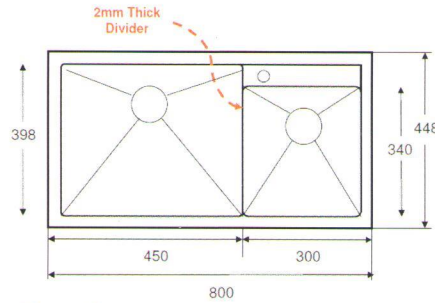

**Please Refer Below Table For Bowl Size*

CB-25

DT-04

Optional Accessories

Model	Overall Size	Bowl Size
1) EC-3545	350x450x180mm	300x400mm
2) EC-4545	450x450x200mm	400x400mm
3) EC-41406	570x450x220mm	520x400mm
4) EC-6545	650x450x230mm	600x400mm
5) EC-8045	800x450x230mm	750x400mm

Elkay EC-22105 (Single Bowl)
Size: 670x484x220mm

CB-29

DT-02

Optional Accessories

Elkay EC-21122 (Single Bowl)
Size: 702x482x215mm

CB-16U

DT-07

Optional Accessories

Elkay EC-22102U (Double Bowl)
Size: 840x450x215mm

CB-25

DT-04

Optional Accessories

ELKAY

America's #1 Selling Sink Manufacturer – Since 1920

Elkay EC-22117 (Double Bowl)
Size: 800x448x220mm

CB-25 **DT-04**
Optional Accessories

Elkay EC-22128 (Double Bowl- Reversible)
Size: 840x450x230mm

CB-25 **DT-04**
Optional Accessories

Elkay EC-32213 (Double Bowl)
Size: 810x480x230mm

CB-25 **DT-04**
Optional Accessories

Elkay EC-32503 (Double Bowl)
Size: 890x500x220mm