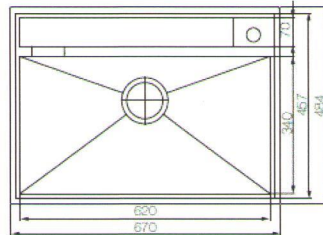

**Please Refer Below Table For Bowl Size*

CB-25

DT-04

Optional Accessories

Model	Overall Size	Bowl Size
1) EC-3545	350x450x180mm	300x400mm
2) EC-4545	450x450x200mm	400x400mm
3) EC-41406	570x450x220mm	520x400mm
4) EC-6545	650x450x230mm	600x400mm
5) EC-8045	800x450x230mm	750x400mm

Elkay EC-22105 (Single Bowl)
Size: 670x484x220mm

CB-29

DT-02

Optional Accessories

Elkay EC-21122 (Single Bowl)
Size: 702x482x215mm

CB-16U

DT-07

Optional Accessories

Elkay EC-22102U (Double Bowl)
Size: 840x450x215mm

CB-25

DT-04

Optional Accessories

ELKAY

America's #1 Selling Sink Manufacturer – Since 1920

Elkay EC-22117 (Double Bowl)
Size: 800x448x220mm

CB-25 **DT-04**
Optional Accessories

Elkay EC-22128 (Double Bowl- Reversible)
Size: 840x450x230mm

CB-25 **DT-04**
Optional Accessories

Elkay EC-32213 (Double Bowl)
Size: 810x480x230mm

CB-25 **DT-04**
Optional Accessories

Elkay EC-32503 (Double Bowl)
Size: 890x500x220mm