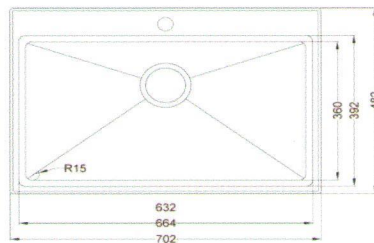

**Please Refer Below Table For Bowl Size*

CB-25

DT-04

Optional Accessories

Model	Overall Size	Bowl Size
1) EC-3545	350x450x180mm	300x400mm
2) EC-4545	450x450x200mm	400x400mm
3) EC-41406	570x450x220mm	520x400mm
4) EC-6545	650x450x230mm	600x400mm
5) EC-8045	800x450x230mm	750x400mm

Elkay EC-22105 (Single Bowl)
Size: 670x484x220mm

CB-29

DT-02

Optional Accessories

Elkay EC-21122 (Single Bowl)
Size: 702x482x215mm

CB-16U

DT-07

Optional Accessories

Elkay EC-22102U (Double Bowl)
Size: 840x450x215mm

CB-25

DT-04

Optional Accessories

ELKAY

America's #1 Selling Sink Manufacturer – Since 1920

Elkay EC-22117 (Double Bowl)
Size: 800x448x220mm

CB-25 **DT-04**
Optional Accessories

Elkay EC-22128 (Double Bowl- Reversible)
Size: 840x450x230mm

CB-25 **DT-04**
Optional Accessories

Elkay EC-32213 (Double Bowl)
Size: 810x480x230mm

CB-25 **DT-04**
Optional Accessories

Elkay EC-32503 (Double Bowl)
Size: 890x500x220mm