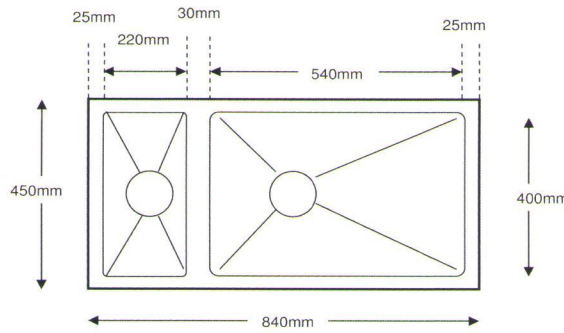

**Please Refer Below Table For Bowl Size*

CB-25

DT-04

Optional Accessories

Model	Overall Size	Bowl Size
1) EC-3545	350x450x180mm	300x400mm
2) EC-4545	450x450x200mm	400x400mm
3) EC-41406	570x450x220mm	520x400mm
4) EC-6545	650x450x230mm	600x400mm
5) EC-8045	800x450x230mm	750x400mm

Elkay EC-22105 (Single Bowl)
Size: 670x484x220mm

CB-29

DT-02

Optional Accessories

Elkay EC-21122 (Single Bowl)
Size: 702x482x215mm

CB-16U

DT-07

Optional Accessories

Elkay EC-22102U (Double Bowl)
Size: 840x450x215mm

CB-25

DT-04

Optional Accessories

ELKAY

America's #1 Selling Sink Manufacturer – Since 1920

Elkay EC-22117 (Double Bowl)
Size: 800x448x220mm

CB-25 **DT-04**
Optional Accessories

Elkay EC-22128 (Double Bowl- Reversible)
Size: 840x450x230mm

CB-25 **DT-04**
Optional Accessories

Elkay EC-32213 (Double Bowl)
Size: 810x480x230mm

CB-25 **DT-04**
Optional Accessories

Elkay EC-32503 (Double Bowl)
Size: 890x500x220mm