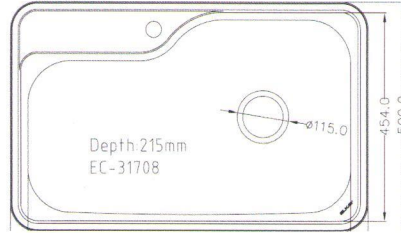

**Please Refer Below Table For Bowl Size*

CB-25

DT-04

Optional Accessories

Model	Overall Size	Bowl Size
1) EC-3545	350x450x180mm	300x400mm
2) EC-4545	450x450x200mm	400x400mm
3) EC-41406	570x450x220mm	520x400mm
4) EC-6545	650x450x230mm	600x400mm
5) EC-8045	800x450x230mm	750x400mm

Elkay EC-22102U (Double Bowl)
Size: 840x450x215mm

CB-25

DT-04

Optional Accessories

ELKAY

America's #1 Selling Sink Manufacturer – Since 1920

Elkay EC-22117 (Double Bowl)
Size: 800x448x220mm

CB-25 **DT-04**
Optional Accessories

Elkay EC-22128 (Double Bowl- Reversible)
Size: 840x450x230mm

CB-25 **DT-04**
Optional Accessories

Elkay EC-32213 (Double Bowl)
Size: 810x480x230mm

CB-25 **DT-04**
Optional Accessories

Elkay EC-32503 (Double Bowl)
Size: 890x500x220mm

WB-09U Wire basket
Optional Accessory

ELKAY

America's #1 Selling Sink Manufacturer – Since 1920

***EC-31708 - Improved Design To Maximise Space For Big Wok**

Elkay EC-31708 (Jumbo Bowl)
Size: 800x500x215mm