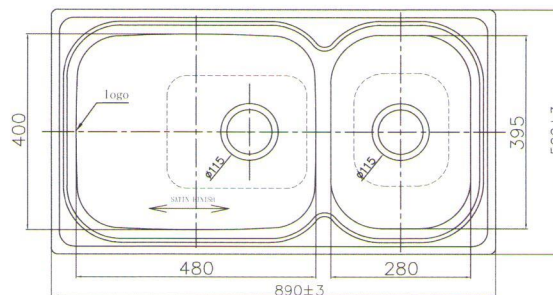

Elkay EC-22102U (Double Bowl)
Size: 840x450x215mm

CB-25

DT-04

Optional Accessories

ELKAY

America's #1 Selling Sink Manufacturer – Since 1920

Elkay EC-22117 (Double Bowl)
Size: 800x448x220mm

CB-25 **DT-04**
Optional Accessories

Elkay EC-22128 (Double Bowl- Reversible)
Size: 840x450x230mm

CB-25 **DT-04**
Optional Accessories

Elkay EC-32213 (Double Bowl)
Size: 810x480x230mm

CB-25 **DT-04**
Optional Accessories

Elkay EC-32503 (Double Bowl)
Size: 890x500x220mm

WB-09U Wire basket
Optional Accessory

ELKAY

America's #1 Selling Sink Manufacturer – Since 1920

***EC-31708 - Improved Design To Maximise Space For Big Wok**

Elkay EC-31708 (Jumbo Bowl)
Size: 800x500x215mm

Elkay EC-41412 (Single Bowl)
Size: 610x460x220mm

Elkay ECLH-212 (Single Bowl)
Size: 500x460x200mm

Mr Leopold Katz & Louis Katz

Family-Owned Since 1920

The Elkay Manufacturing Company began as a vision of Leopold Katz and his son Louis on the North side of Chicago back in 1920. Founded with the goals of manufacturing the highest quality sinks and providing the best service possible, the company began to thrive. As time went by, we set the pace with new products, designs and innovations that continue to lead the industry.