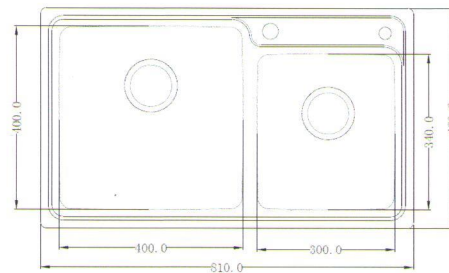

**Please Refer Below Table For Bowl Size*

CB-25

DT-04

Optional Accessories

Model	Overall Size	Bowl Size
1) EC-3545	350x450x180mm	300x400mm
2) EC-4545	450x450x200mm	400x400mm
3) EC-41406	570x450x220mm	520x400mm
4) EC-6545	650x450x230mm	600x400mm
5) EC-8045	800x450x230mm	750x400mm

Elkay EC-22105 (Single Bowl)
Size: 670x484x220mm

CB-29

DT-02

Optional Accessories

Elkay EC-21122 (Single Bowl)
Size: 702x482x215mm

CB-16U

DT-07

Optional Accessories

Elkay EC-22102U (Double Bowl)
Size: 840x450x215mm

CB-25

DT-04

Optional Accessories

ELKAY

America's #1 Selling Sink Manufacturer – Since 1920

Elkay EC-22117 (Double Bowl)
Size: 800x448x220mm

CB-25 **DT-04**
Optional Accessories

Elkay EC-22128 (Double Bowl- Reversible)
Size: 840x450x230mm

CB-25 **DT-04**
Optional Accessories

Elkay EC-32213 (Double Bowl)
Size: 810x480x230mm

CB-25 **DT-04**
Optional Accessories

Elkay EC-32503 (Double Bowl)
Size: 890x500x220mm