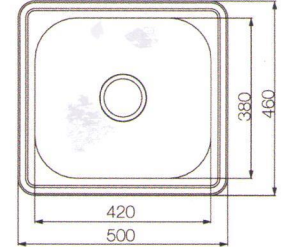

**Please Refer Below Table For Bowl Size*

CB-25

DT-04

Optional Accessories

Model	Overall Size	Bowl Size
1) EC-3545	350x450x180mm	300x400mm
2) EC-4545	450x450x200mm	400x400mm
3) EC-41406	570x450x220mm	520x400mm
4) EC-6545	650x450x230mm	600x400mm
5) EC-8045	800x450x230mm	750x400mm

Elkay EC-22128 (Double Bowl- Reversible)
Size: 840x450x230mm

CB-25 **DT-04**
Optional Accessories

Elkay EC-32213 (Double Bowl)
Size: 810x480x230mm

CB-25 **DT-04**
Optional Accessories

Elkay EC-32503 (Double Bowl)
Size: 890x500x220mm

WB-09U Wire basket
Optional Accessory

ELKAY

America's #1 Selling Sink Manufacturer – Since 1920

***EC-31708 - Improved Design To Maximise Space For Big Wok**

Elkay EC-31708 (Jumbo Bowl)
Size: 800x500x215mm

Elkay EC-41412 (Single Bowl)
Size: 610x460x220mm

Elkay ECLH-212 (Single Bowl)
Size: 500x460x200mm

Mr Leopold Katz & Louis Katz

Family-Owned Since 1920

The Elkay Manufacturing Company began as a vision of Leopold Katz and his son Louis on the North side of Chicago back in 1920. Founded with the goals of manufacturing the highest quality sinks and providing the best service possible, the company began to thrive. As time went by, we set the pace with new products, designs and innovations that continue to lead the industry.