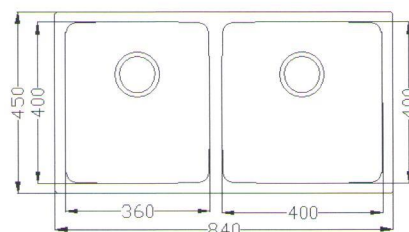

**Please Refer Below Table For Bowl Size*

CB-25

DT-04

Optional Accessories

Model	Overall Size	Bowl Size
1) EC-3545	350x450x180mm	300x400mm
2) EC-4545	450x450x200mm	400x400mm
3) EC-41406	570x450x220mm	520x400mm
4) EC-6545	650x450x230mm	600x400mm
5) EC-8045	800x450x230mm	750x400mm

Elkay EC-22105 (Single Bowl)
Size: 670x484x220mm

CB-29

DT-02

Optional Accessories

Elkay EC-21122 (Single Bowl)
Size: 702x482x215mm

CB-16U

DT-07

Optional Accessories

Elkay EC-22102U (Double Bowl)
Size: 840x450x215mm

CB-25

DT-04

Optional Accessories

ELKAY

America's #1 Selling Sink Manufacturer – Since 1920

Elkay EC-22117 (Double Bowl)
Size: 800x448x220mm

CB-25 **DT-04**
Optional Accessories

Elkay EC-22128 (Double Bowl- Reversible)
Size: 840x450x230mm

CB-25 **DT-04**
Optional Accessories

Elkay EC-32213 (Double Bowl)
Size: 810x480x230mm

CB-25 **DT-04**
Optional Accessories

Elkay EC-32503 (Double Bowl)
Size: 890x500x220mm