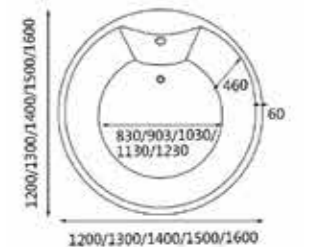

Options Available:

Features : with faucet   without faucet   temperature control or jacuzzi system   customise for built-in