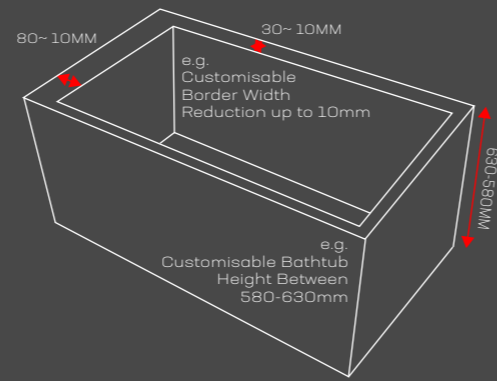

CUSTOMISABLE BATHTUB SOLUTION

FIRSTEVER PLUG & PLAY BATHTUB COLLECTION

≤1.2m Mini Bathtub Series
Available from 80cm

Pre-Fitted With Water Outlet System
No Plumbing Needed

Customisable Edges, Sizes, Holes & Seat
No Masonry Needed

HERA-BLHEH

Size (mm):
 1200x700x580
 1300x700x580
 1400x700x580
 1500x700x580
 1600x700x580
 1700x700x580

HERA-BLHEO

Size (mm):
 1200x700x580
 1300x700x580
 1400x700x580
 1500x700x580
 1600x700x580
 1700x700x580

Options Available:

Features : bare tub 5-piece set temperature control or jacuzzi system

Dimensions :

Options Available:

Dimensions :

**HERA-BLHEX
/ HERA-BLHEW**

Size (mm):
 1200x700x580
 1300x750x580
 1400x750x580
 1500x750x580
 1600x750x580
 1700x800x580

Dimensions :

**HERA-BLHXL-A
/HERA-BLHXL-B**

Size (mm):
800x800x630
900x900x630
1000x1000x630

≤1.2m Mini Bathtub Series
Available from 80cm

Pre-Fitted With Water Outlet System
No Plumbing Needed

Customisable Edges, Sizes, Holes & Seat
No Masonry Needed