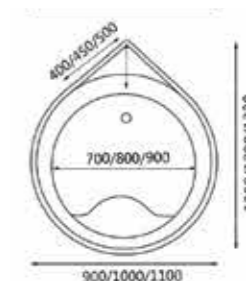

For those who enjoy soaking at home with essential oils but are not able to do so because of space limitation, HERA bathtubs are a convenient solution for better quality of living.

HERA-BLHXO

Size (mm):
900x900x630
1000x1000x630
1100x1100x630

≤1.2m Mini Bathtub Series
Available from 80cm

Pre-Fitted With Water Outlet System
No Plumbing Needed

Customisable Edges, Sizes, Holes & Seat
No Masonry Needed

Options Available:

Features :

with
faucet

without
faucet

Dimensions :

**HERA-BLHXL-A
/HERA-BLHXL-B**

Size (mm):
800x800x630
900x900x630
1000x1000x630

≤1.2m Mini Bathtub Series
Available from 80cm

Pre-Fitted With Water Outlet System
No Plumbing Needed

Customisable Edges, Sizes, Holes & Seat
No Masonry Needed

Options Available:

Features :

Dimensions :

HERA-BLHXE

Size (mm):
1100x1100x600
1200x1200x600
1300x1300x600
1400x1400x600
1500x1500x600

≤1.2m Mini Bathtub Series
Available from 80cm

Pre-Fitted With Water Outlet System
No Plumbing Needed