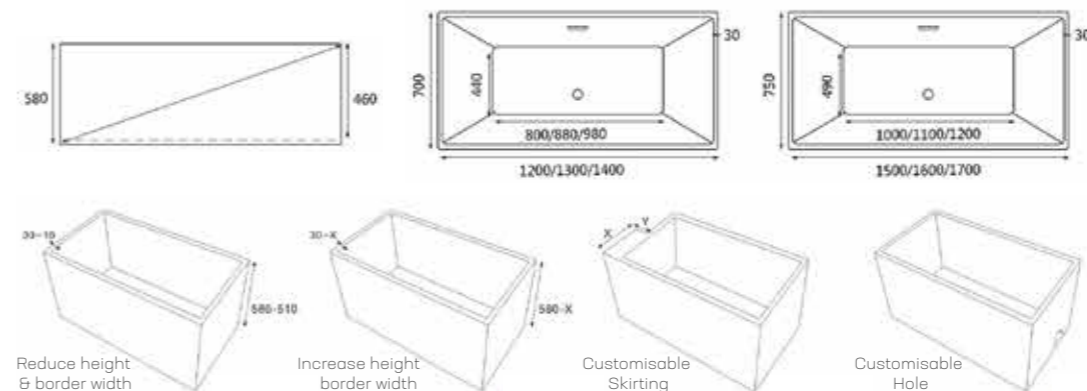

HERA-BLHEH

Size (mm):
 1200x700x580
 1300x700x580
 1400x700x580
 1500x700x580
 1600x700x580
 1700x700x580

HERA-BLHEO

Size (mm):
 1200x700x580
 1300x700x580
 1400x700x580
 1500x700x580
 1600x700x580
 1700x700x580

Options Available:

Features : bare tub 5-piece set temperature control or jacuzzi system

Dimensions :

Options Available:

Dimensions :

**HERA-BLHEX
/ HERA-BLHEW**

Size (mm):
 1200x700x580
 1300x750x580
 1400x750x580
 1500x750x580
 1600x750x580
 1700x800x580

**Pre-Fitted With
Water Outlet System**
No Plumbing Needed

Options Available:

Features : **BLHEW**
with faucet without seat

Dimensions :

HERA-BLHXH

Size (mm):
 1200x1200x600
 1300x1300x600
 1400x1400x600
 1500x1500x600
 1600x1600x600