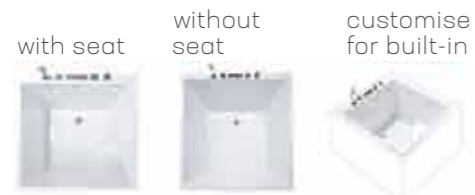

Options Available:

Features :