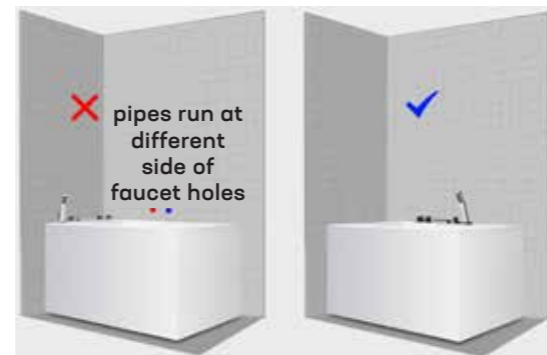

Common Problem 1:

Irregular wall surfaces, pillars, ledges and such imposed a need to construct tiling to accommodate the bathtub.

Customisable Bathtub Skirting Eliminates Masonry Works

HERA's bathtub skirting can be customised to fit accordingly to measurement of any protrusions. This eases any future maintenance necessary.

Common Problem 2:

When the existing position of piping is not the same as the bathtub's preset faucet holes. Need to re-run piping to accommodate to the bathtub.

Customisable Position of Faucet Holes Eliminates Re-piping Works

HERA bathtub's position of faucet holes can be customised according to location of pipes.

Common Problem 3:

Needs to run underground piping to floor trap and when floor trap position is not within bathtub area.

Customisable Hole For Water Outlet Pipe At Desired Position

HERA's bathtub comes with pre-fixed flexible hose water outlet to conveniently plug into the floor trap. Holes can be customised when floor trap position is out of bathtub area.