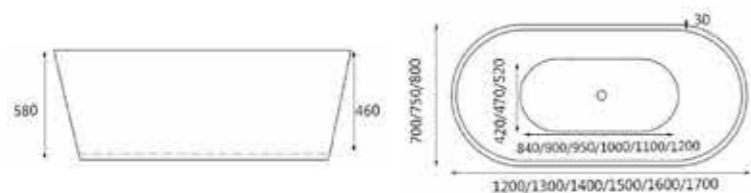

HERA-BLHEH

Size (mm):
 1200x700x580
 1300x700x580
 1400x700x580
 1500x700x580
 1600x700x580
 1700x700x580

HERA-BLHEO

Size (mm):
 1200x700x580
 1300x700x580
 1400x700x580
 1500x700x580
 1600x700x580
 1700x700x580

Options Available:

Features : bare tub 5-piece set temperature control or jacuzzi system

Dimensions :

Options Available:

Dimensions :

**HERA-BLHEX
/ HERA-BLHEW**

Size (mm):
 1200x700x580
 1300x750x580
 1400x750x580
 1500x750x580
 1600x750x580
 1700x800x580

**Pre-Fitted With
Water Outlet System**
No Plumbing Needed

Options Available:

Features : **BLHEW**
with faucet without seat

Dimensions :

HERA-BLHXH

Size (mm):
 1200x1200x600
 1300x1300x600
 1400x1400x600
 1500x1500x600
 1600x1600x600