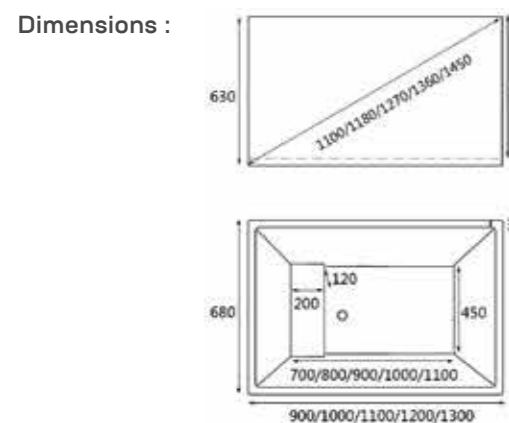

Dimensions :

**HERA-BLHXL-A
/HERA-BLHXL-B**

Size (mm):
800x800x630
900x900x630
1000x1000x630

≤1.2m Mini Bathtub Series
Available from 80cm

Pre-Fitted With Water Outlet System
No Plumbing Needed

Customisable Edges, Sizes, Holes & Seat
No Masonry Needed

Customisable Edges, Sizes, Holes & Seat
No Masonry Needed

Options Available:

Features :

Dimensions :

HERA-BLHEL-A / HERA-BLHEL-B

Size (mm):
 900x680x630
 1000x680x630
 1100x680x630
 1200x680x630
 1300x680x630

HERA-BLHXR

Size (mm):
 1000x650x630
 1100x650x630
 1200x650x630
 1300x650x630
 1400x700x630
 1500x700x630

-  **≤1.2m** Mini Bathtub Series
Available from 80cm
-  **Pre-Fitted With Water Outlet System**
No Plumbing Needed
-  **Customisable Edges, Sizes, Holes & Seat**
No Masonry Needed

-  **≤1.2m** Mini Bathtub Series
Available from 80cm
-  **Pre-Fitted With Water Outlet System**
No Plumbing Needed
-  **Customisable Edges, Sizes, Holes & Seat**
No Masonry Needed

Options Available:

Features : A with seat or B without seat