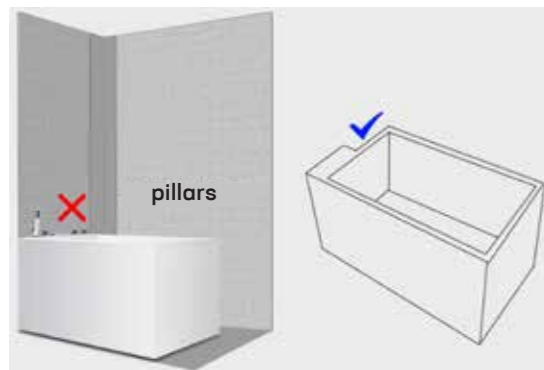

Common Problem 1:

Irregular wall surfaces, pillars, ledges and such imposed a need to construct tiling to accommodate the bathtub.