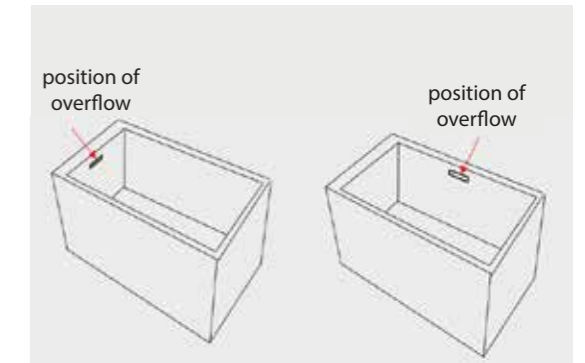

Common Problem 2:

When the existing position of piping is not the same as the bathtub's preset faucet holes. Need to re-run piping to accommodate to the bathtub.

Customisable Position of Faucet Holes Eliminates Re-piping Works

HERA bathtub's position of faucet holes can be customised according to location of pipes.

Common Problem 3:

Needs to run underground piping to floor trap and when floor trap position is not within bathtub area.

Customisable Hole For Water Outlet Pipe At Desired Position

HERA's bathtub comes with pre-fixed flexible hose water outlet to conveniently plug into the floor trap. Holes can be customised when floor trap position is out of bathtub area.

Common Problem 4:

Need to re-run piping when the bathtub's overflow position clashes with the piping position for faucets.

Customisable Position for Overflow

HERA's bathtub allows customisation to change the preferred side for the position of faucets and overflow to accommodate to the existing piping position.