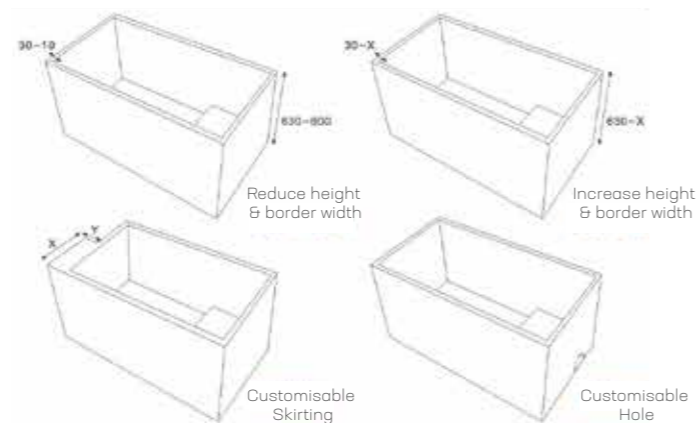

Dimensions :

**HERA-BLHXL-A
/HERA-BLHXL-B**

Size (mm):
800x800x630
900x900x630
1000x1000x630

≤1.2m Mini Bathtub Series
Available from 80cm

Pre-Fitted With Water Outlet System
No Plumbing Needed

Customisable Edges, Sizes, Holes & Seat
No Masonry Needed

Customisable Edges, Sizes, Holes & Seat
No Masonry Needed

Options Available:

Features :

Dimensions :

HERA-BLHEL-A / HERA-BLHEL-B

Size (mm):
 900x680x630
 1000x680x630
 1100x680x630
 1200x680x630
 1300x680x630

HERA-BLHXR

Size (mm):
 1000x650x630
 1100x650x630
 1200x650x630
 1300x650x630
 1400x700x630
 1500x700x630

-  **≤1.2m** Mini Bathtub Series
Available from 80cm
-  **Pre-Fitted With Water Outlet System**
No Plumbing Needed
-  **Customisable Edges, Sizes, Holes & Seat**
No Masonry Needed

-  **≤1.2m** Mini Bathtub Series
Available from 80cm
-  **Pre-Fitted With Water Outlet System**
No Plumbing Needed
-  **Customisable Edges, Sizes, Holes & Seat**
No Masonry Needed

Options Available:

Features : A with seat or B without seat