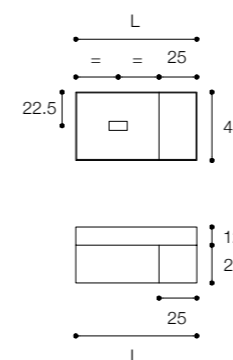

Only 80 cm for a beautiful cabinet with countertop washbasin. Ciotola 43 and top with drip edge, with ample drawer and open compartment. Circular mirror with backlighting diameter 45 cm

Larghezza / Length (L)  
80 - 100 - 120 - 140 cm

Representative of the many solutions with countertop washbasin and and drip edge top available in the collection, this composition is obtained with h 25 elements. Photo: washbasin ciotola 43, top sp 1, exclusive grey vanity unit with push opening and open compartment in solid skin oak. Measurements: cm 120 x 45 x h 25

Larghezza / Length (L)

120 - 140 cm

Altezza / Height

25 cm

Profondità / Depth

45 cm

Listino prezzi / Price list — p. 21

● Colori disponibili / Available colors — p. 86 - 87

Larghezza / Length (L)  
80 - 100 - 120 cm

Altezza / Height  
25 cm

Profondità / Depth  
45 cm

Listino prezzi / Price list — p. 18

● Colori disponibili / Available colors — p. 86 - 87

Lavabo rettangolare Quattro.Zero in finitura Pioggia su cassetto con apertura push finitura bianco Opaco e vano a giorno in noce Brown.  
 Dimensioni in foto: mobile cm 80 x 45 x h 25.  
 Lavabo cm 80 x 45 x h 12.