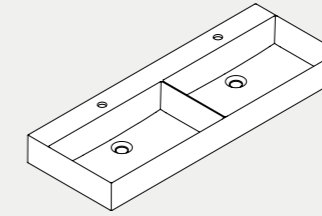

81x46xH12,5 cm **ELLP08146RQ0**

Lavabo appoggio/sospeso Squared senza foro piano dx. Squared right top no hole over-counter/wall-hung washbasin.

102x46xH12,5 cm **ELLP10246LQM**

Lavabo appoggio/sospeso Squared monoforo piano sx. Squared left top one-hole over-counter/wall-hung washbasin.

81x46xH12,5 cm **ELLP08146LQM**

Lavabo appoggio/sospeso Squared monoforo piano sx. Squared left top one-hole over-counter/wall-hung washbasin.

102x45xH12,5 cm **ELLP102450QM**

Lavabo appoggio/sospeso Squared monoforo. Squared one-hole over-counter/wall-hung washbasin.

102x46xH12,5 cm **ELLP10246LQ0**

Lavabo appoggio/sospeso Squared senza foro piano sx. Squared left top no hole over-counter/wall-hung washbasin.

102x46xH12,5 cm **ELLP10246RQM**

Lavabo appoggio/sospeso Squared monoforo piano sx. Squared left top one-hole over-counter/wall-hung washbasin.