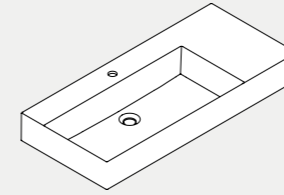

81x46xH12,5 cm **ELLP08146RQ0**

Lavabo appoggio/sospeso Squared senza foro piano dx. Squared right top no hole over-counter/wall-hung washbasin.

102x46xH12,5 cm **ELLP10246LQM**

Lavabo appoggio/sospeso Squared monoforo piano sx. Squared left top one-hole over-counter/wall-hung washbasin.

81x46xH12,5 cm **ELLP08146LQM**

Lavabo appoggio/sospeso Squared monoforo piano sx. Squared left top one-hole over-counter/wall-hung washbasin.

102x45xH12,5 cm **ELLP102450QM**

Lavabo appoggio/sospeso Squared monoforo. Squared one-hole over-counter/wall-hung washbasin.

102x46xH12,5 cm **ELLP10246LQ0**

Lavabo appoggio/sospeso Squared senza foro piano sx. Squared left top no hole over-counter/wall-hung washbasin.

102x46xH12,5 cm **ELLP10246RQM**

Lavabo appoggio/sospeso Squared monoforo piano sx. Squared left top one-hole over-counter/wall-hung washbasin.