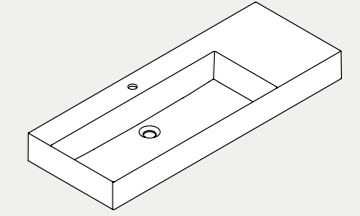

81x46xH12,5 cm **ELLP08146LQM**

Lavabo appoggio/sospeso Squared monoforo piano sx. Squared left top one-hole over-counter/wall-hung washbasin.

102x45xH12,5 cm **ELLP102450QM**

Lavabo appoggio/sospeso Squared monoforo. Squared one-hole over-counter/wall-hung washbasin.

102x46xH12,5 cm **ELLP10246LQ0**

Lavabo appoggio/sospeso Squared senza foro piano sx. Squared left top no hole over-counter/wall-hung washbasin.

102x46xH12,5 cm **ELLP10246RQM**

Lavabo appoggio/sospeso Squared monoforo piano sx. Squared left top one-hole over-counter/wall-hung washbasin.

122x45xH12,5 cm **ELLP12245DQM**

Lavabo appoggio/sospeso Squared doppia vasca con due fori. Squared over-counter/wall-hung double sink with two hole washbasin.

122x46xH12,5 cm **ELLP12246RQM**

Lavabo appoggio/sospeso Squared monoforo piano dx. Squared right top one-hole over-counter/wall-hung washbasin.