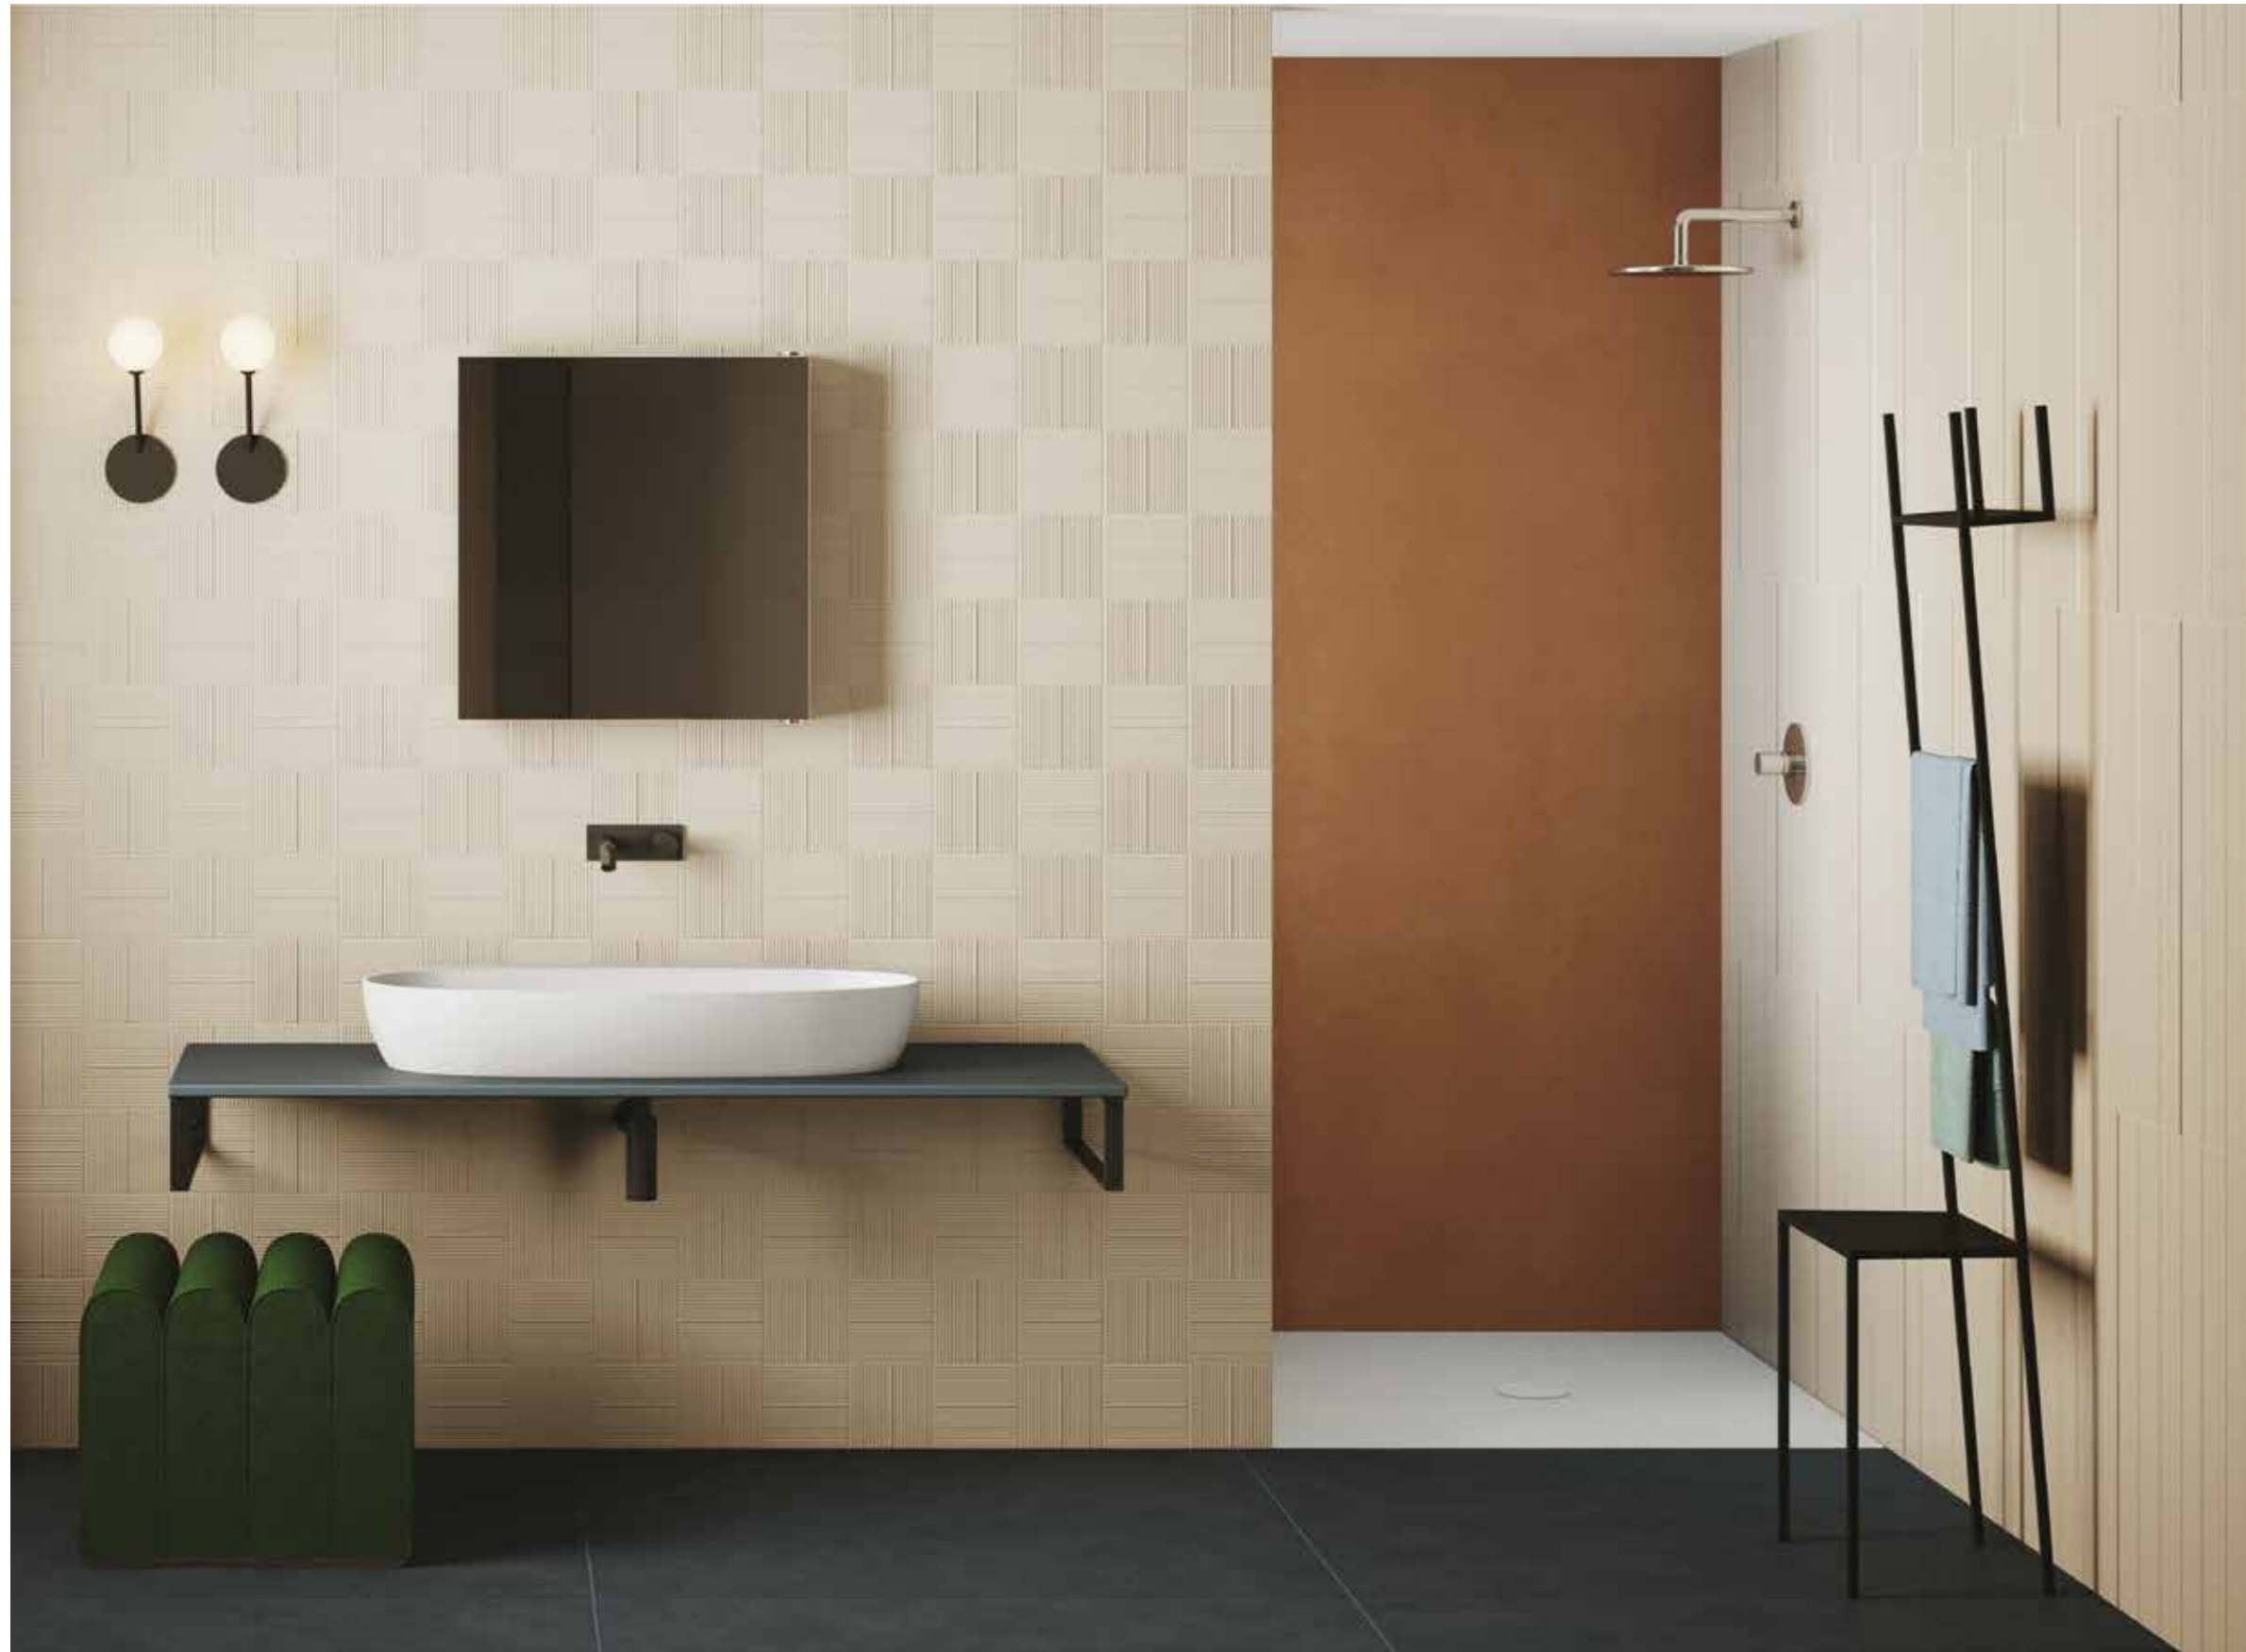

MSQ 65

Struttura sospesa squared 65 cm in metallo verniciato completa di mobile con cassettone. Painted metal wall hung squared structure 65 cm with big drawer.

MSQ 102

Struttura sospesa squared 102 cm in metallo verniciato completa di mobile con cassettone. Painted metal wall hung squared structure 102 cm with big drawer.

# Elegance / Circle

Circle, lavabo appoggio, 40×40×H14 cm, finitura Oro. Circle, over-counter washbasin, 40×40×H14 cm, Gold finish.

**Circle**, lavabo appoggio, 90×44×H14 cm, finitura Cotone. Misura, mensola in ceramica finitura Blu royale. Linea, rubinetteria AZ, finitura nero opaco. **Mirror Book** specchio. **Circle**, over-counter washbasin, 90×44×H14 cm, Cotton finish. Misura, ceramic shelf Royal blue finish. Linea, taps AZ, matt black finish. **Mirror Book**, mirror.

**Circle**, lavabo appoggio, 40×40×H10 cm, 40×40×H14 cm e 40×40×H20 cm, finitura bianco lucido. Linea, rubinetteria AZ. **Circle**, over-counter washbasin, 40×40×H10 cm, 40×40×H14 cm and 40×40×H20 cm, shiny white finish. Linea, taps AZ.