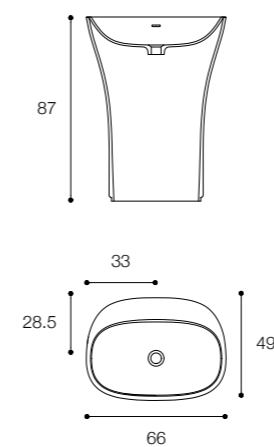

**SCOOP**  
DESIGN MICHAEL SCHMIDT

Lavabo freestanding in cristalplant biobased  
Freestanding washbasin in biobased cristalplant

**Brevettato / Patented**

Larghezza / Length  
66 cm

Altezza / Height  
87 cm

Profondità / Depth  
49 cm

Listino prezzi / Price list — p. 517

● Colori disponibili / Available colors — p. 176

Scoop

Finiture / Finishes

**00**  
Cristalplant Biobased  
Biobased Cristalplant

Finiture soft touch e corten esterne / External soft touch and corten finishings

**SCOOP**  
DESIGN MICHAEL SCHMIDT

Lavabo ovale sopra piano in cristalplant biobased  
Oval cristalplant biobased countertop basin

Larghezza / Length  
65 cm

Altezza / Height  
15,5 cm

Profondità / Depth  
39 cm

## SCOOP

DESIGN MICHAEL SCHMIDT

Vasca in cristalplant biobased  
Cristalplant biobased bathtub

Larghezza / Length  
169 cm

Altezza / Height  
48/55 cm

Profondità / Depth  
94 cm

Listino prezzi / Price list — p. 547  
Colori disponibili / Available colors — p. 224 ●