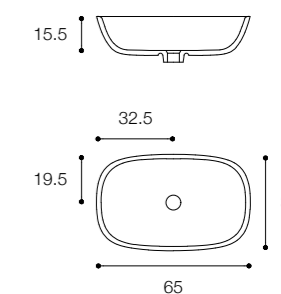

**SCOOP**  
DESIGN MICHAEL SCHMIDT

Lavabo freestanding in cristalplant biobased  
Freestanding washbasin in biobased cristalplant

**Brevettato / Patented**

Larghezza / Length  
66 cm

Altezza / Height  
87 cm

**SCOOP**  
DESIGN MICHAEL SCHMIDT

Lavabo ovale sopra piano in cristalplant biobased  
Oval cristalplant biobased countertop basin

Larghezza / Length  
65 cm

Altezza / Height  
15,5 cm

Profondità / Depth  
39 cm

## SCOOP

DESIGN MICHAEL SCHMIDT

Vasca in cristalplant biobased  
Cristalplant biobased bathtub

Larghezza / Length  
169 cm

Altezza / Height  
48/55 cm

Profondità / Depth  
94 cm

Listino prezzi / Price list — p. 547  
Colori disponibili / Available colors — p. 224 ●